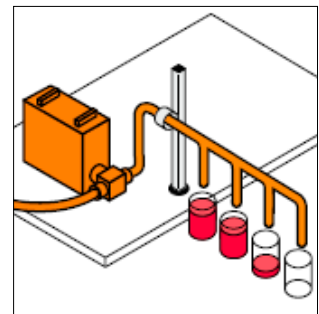

**CHRISTIAN
BERNER**

Expect more